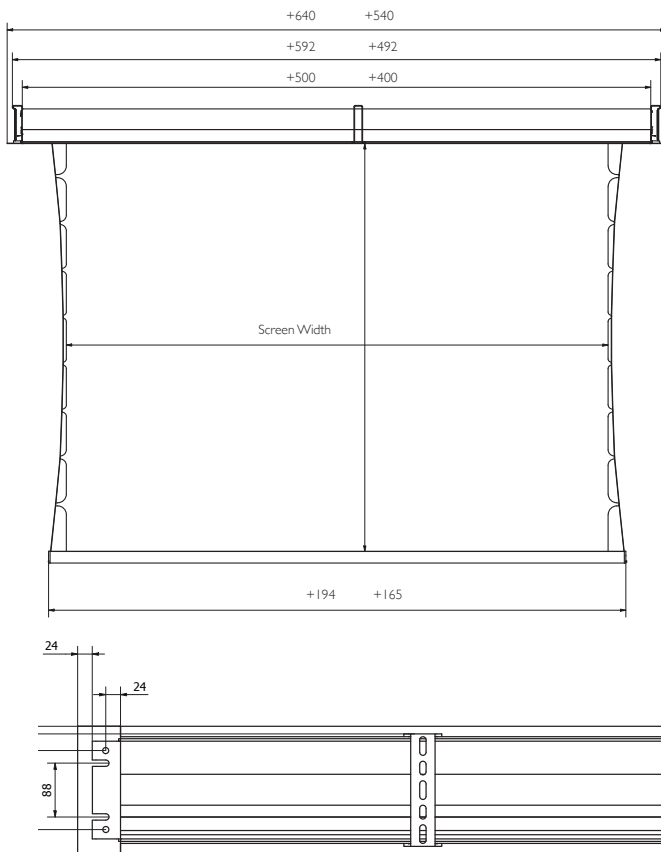

FREYA TAB TENSION >3000/ ≤3000