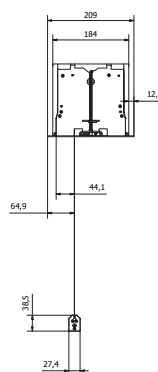

SCREEN DIMENSIONS

Recommended cutout:
Width: Screen width + 350mm Depth:
190mm

SCREEN SURFACES

Arctiq
Matt white front surface, fibre glass support, black-backed. Gain 1.0

FlexWhite
Pliable matt white front surface, superb colour rendition, Full HD & 8K compliant. Gain 1.0

1:1 The screen format is 1:1. No black borders.

4:3 NO BLACK BORDERS The screen format is 4:3. No black borders.

16:9 The screen has 5 cm wide black borders. The format of the viewing area is 16:9.

16:10 The screen has 5 cm wide black borders. The format of the viewing area is 16:10.

2:35:1 The screen has 5 cm wide black borders. The format of the viewing area is 2:35:1

STANDARD FORMATS FREYA TT

1:1 The screen format is 1:1. No black borders.

4:3 NO BLACK BORDERS The screen format is 4:3. No black borders.

16:9 The screen has 5 cm wide black borders. The format of the viewing area is 16:9.

16:10 The screen has 5 cm wide black borders. The format of the viewing area is 16:10.

2:35:1 The screen has 5 cm wide black borders. The format of the viewing area is 2:35:1