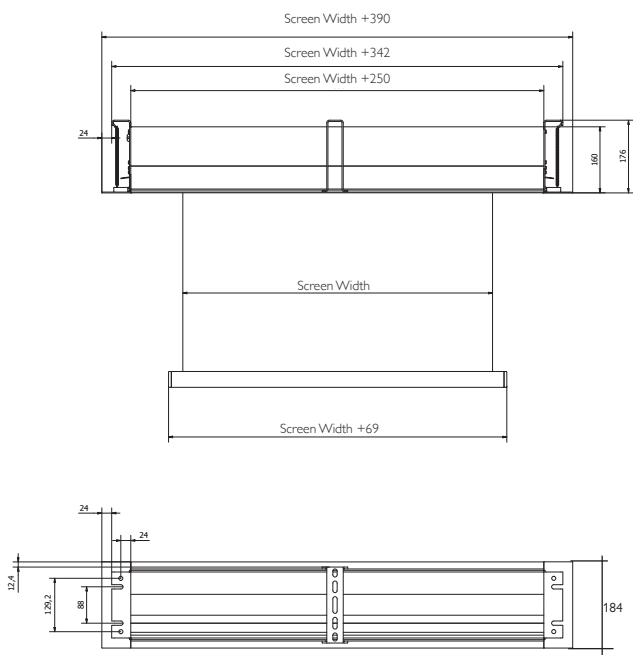

SCREEN DIMENSIONS

Recommended cutout:
Width: Screen width + 350mm Depth:
190mm

SCREEN SURFACES

Arctiq
Matt white front surface, fibre glass support, black-backed. Gain 1.0

FlexWhite
Pliable matt white front surface, superb colour rendition, Full HD & 8K compliant. Gain 1.0

1:1 The screen format is 1:1. No black borders.

4:3 NO BLACK BORDERS The screen format is 4:3. No black borders.

16:9 The screen has 5 cm wide black borders. The format of the viewing area is 16:9.

16:10 The screen has 5 cm wide black borders. The format of the viewing area is 16:10.

2:35:1 The screen has 5 cm wide black borders. The format of the viewing area is 2:35:1

STANDARD FORMATS FREYA TT

1:1 The screen format is 1:1. No black borders.

4:3 NO BLACK BORDERS The screen format is 4:3. No black borders.

16:9 The screen has 5 cm wide black borders. The format of the viewing area is 16:9.

16:10 The screen has 5 cm wide black borders. The format of the viewing area is 16:10.

2:35:1 The screen has 5 cm wide black borders. The format of the viewing area is 2:35:1